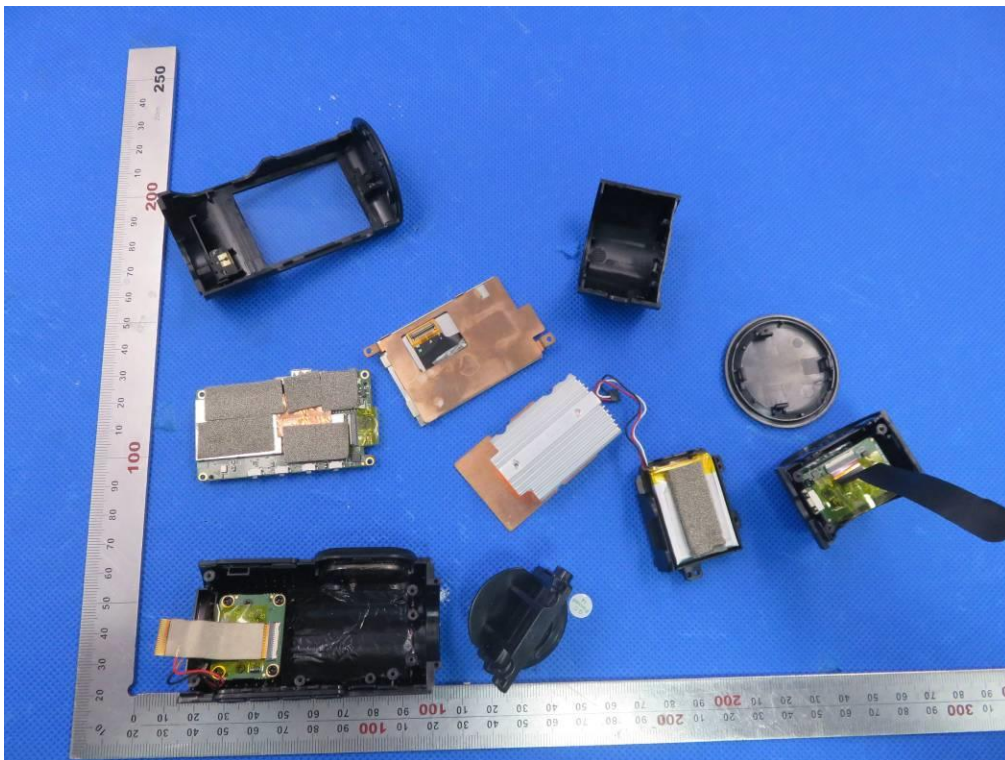

Internal Photos

Test Model: VA-VD009

OPEN VIEW OF EUT-1

OPEN VIEW OF EUT-2

OPEN VIEW OF EUT-3

INTERNAL VIEW-1 OF EUT

INTERNAL VIEW-2 OF EUT

INTERNAL VIEW-3 OF EUT

INTERNAL VIEW-4 OF EUT

INTERNAL VIEW-5 OF EUT

INTERNAL VIEW-6 OF EUT

INTERNAL VIEW-7 OF EUT

INTERNAL VIEW-8 OF EUT

INTERNAL VIEW-9 OF EUT

INTERNAL VIEW-10 OF EUT

INTERNAL VIEW-11 OF EUT

INTERNAL VIEW-12 OF EUT

INTERNAL VIEW-13 OF EUT

INTERNAL VIEW-14 OF EUT

VIEW OF BATTERY