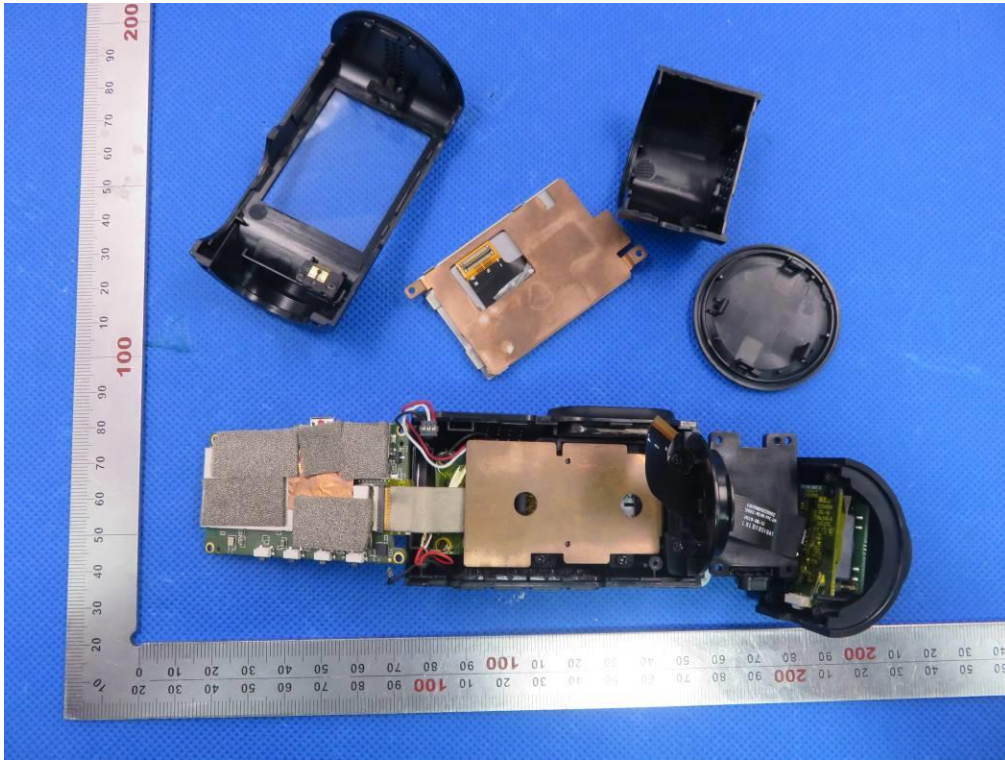

Internal Photos

Test Model: VA-VD009

OPEN VIEW OF EUT-1

OPEN VIEW OF EUT-2

OPEN VIEW OF EUT-3

INTERNAL VIEW-1 OF EUT

INTERNAL VIEW-2 OF EUT

INTERNAL VIEW-3 OF EUT

INTERNAL VIEW-4 OF EUT

INTERNAL VIEW-5 OF EUT

INTERNAL VIEW-6 OF EUT

INTERNAL VIEW-7 OF EUT

INTERNAL VIEW-8 OF EUT

INTERNAL VIEW-9 OF EUT

INTERNAL VIEW-10 OF EUT

INTERNAL VIEW-11 OF EUT

INTERNAL VIEW-12 OF EUT

INTERNAL VIEW-13 OF EUT

INTERNAL VIEW-14 OF EUT

VIEW OF BATTERY